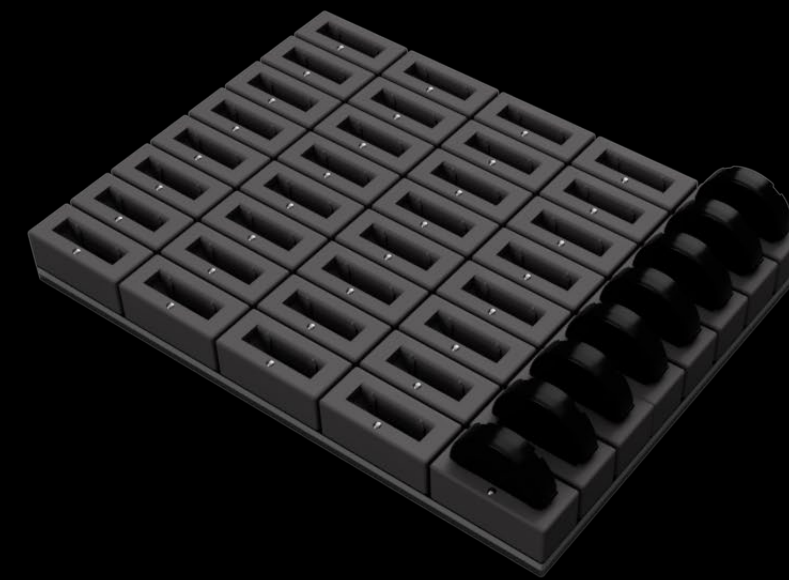

Whisper. X

Accessories

Whisper. X

WHISPER-X BACKPACK

- Exclusive design
- Waterproof
- Practical and lightweight to carry everything you need for the tour

BATTERY CHARGING BASE

- Compact
- Standard Type-C connection
- Charging time 60 min
- Charging status indicator LED