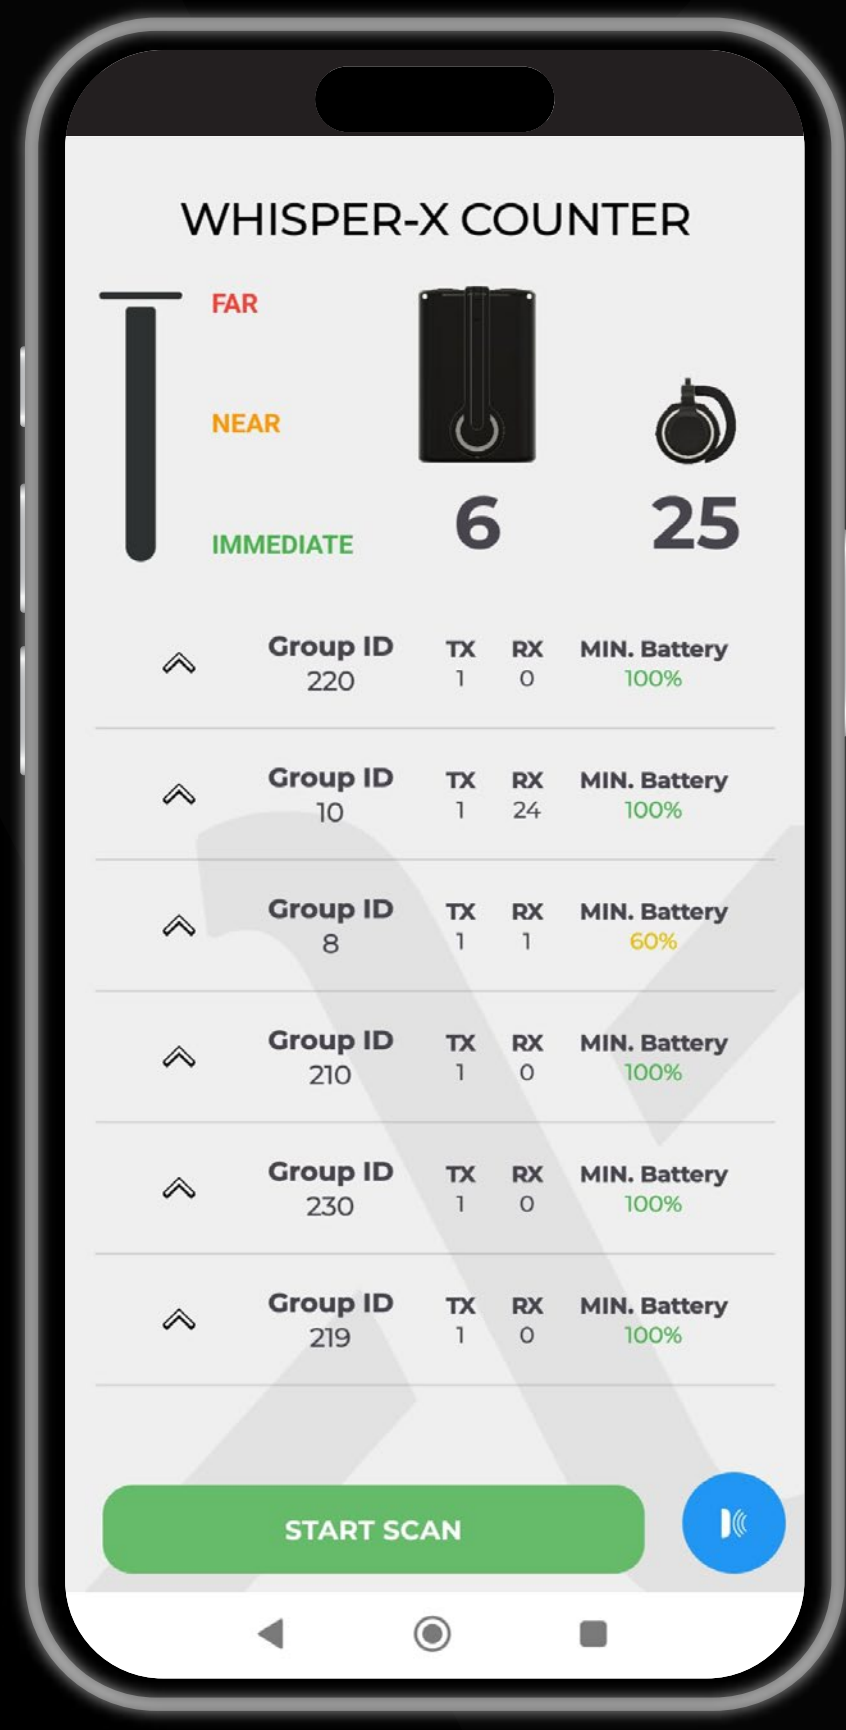

RGB LEDs that signal the status of the device clearly and immediately, ensuring simple and effective visual control.

Infinite battery life.

100% eco-friendly.

Rechargeable and easily interchangeable batteries: a solution that allows you to continue your tours without interruptions. And by choosing to eliminate disposable batteries, we support a more sustainable and continuous experience.

Fit for everybody.

An ergonomic, lightweight and compact design. Hook made of hypoallergenic material that ensures a secure and comfortable fit on both ears.

App Whisper X Counter

- The app allows you to:
- Detect and count nearby devices.
 - Filter devices by distance, from closest to farthest.
 - View, for each detected device:
 - the group it belongs to;
 - the battery status.